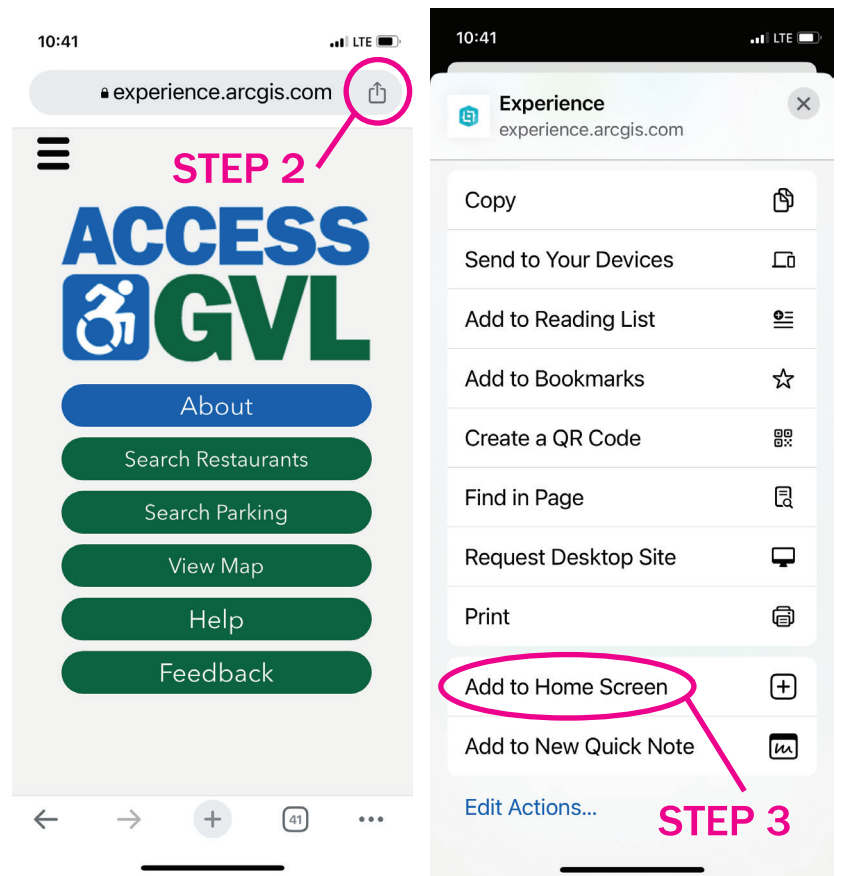

How to add

ACCESS GVL

to your mobile
home screen:

**STEP 1:
SCAN CODE**

city of
greenville

APPLE

ANDROID