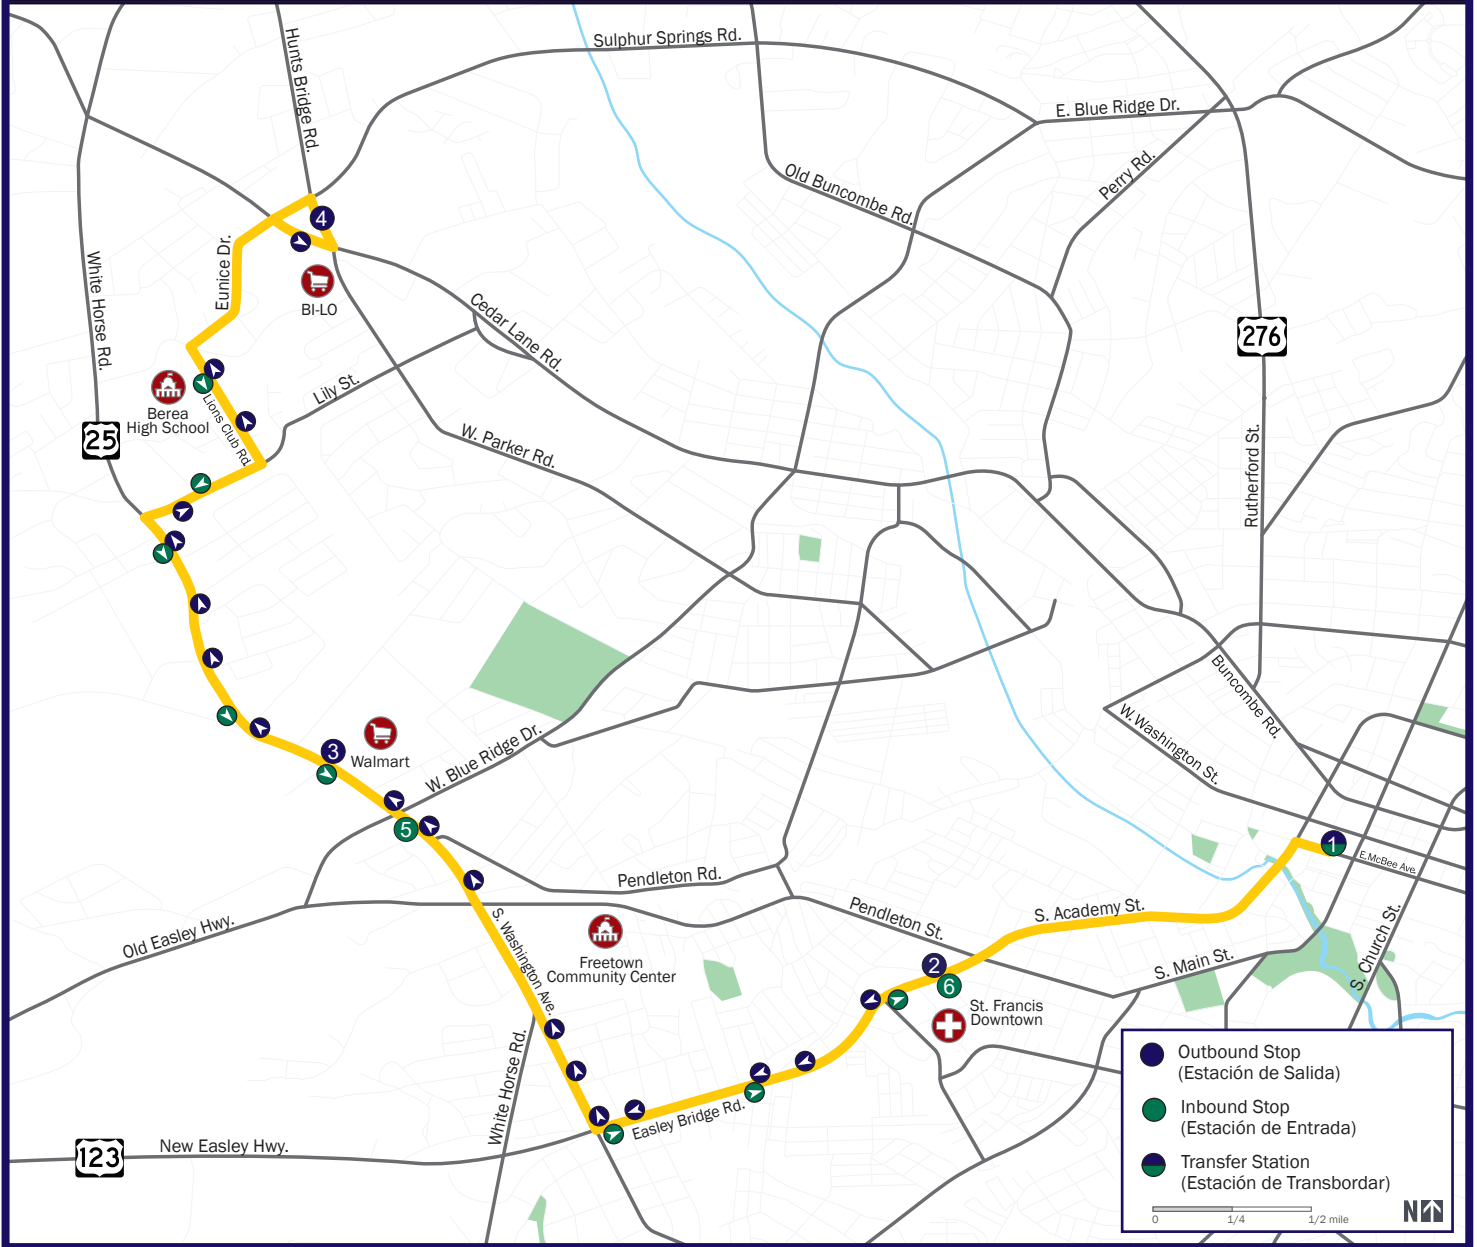

Route 502

From Greenlink Transit Center to White Horse Road via Easley Bridge Road

| Monday - Friday (lunes - viernes) | | | | | | |
|-----------------------------------|----------------------------------|---------------------------------|--|-------------------------------------|-------------------------------------|--------------------------|
| 1 | 2 | 3 | 4 | 5 | 6 | 1 |
| Greenlink Transit Center | Easley Bridge Rd. & Traction St. | White Horse Rd. & W. Marion Rd. | Hunts Bridge Rd. & Sulphur Springs Rd. | White Horse Rd. & W. Blue Ridge Dr. | Easley Bridge Rd. & St. Francis Dr. | Greenlink Transit Center |
| 5:30a | 5:35a | 5:46a | 5:56a | 6:08a | 6:17a | 6:22a |
| 6:30 | 6:35 | 6:46 | 6:56 | 7:08 | 7:17 | 7:22 |
| 7:30 | 7:35 | 7:46 | 7:56 | 8:08 | 8:17 | 8:22 |
| 8:30 | 8:35 | 8:46 | 8:56 | 9:08 | 9:17 | 9:22 |
| 9:30 | 9:35 | 9:46 | 9:56 | 10:08 | 10:17 | 10:22 |
| 10:30 | 10:35 | 10:46 | 10:56 | 11:08 | 11:17 | 11:22 |
| 11:30 | 11:35 | 11:46 | 11:56 | 12:08p | 12:17p | 12:22p |
| 12:30p | 12:35p | 12:46p | 12:56p | 1:08 | 1:17 | 1:22 |
| 1:30 | 1:35 | 1:46 | 1:56 | 2:08 | 2:17 | 2:22 |
| 2:30 | 2:35 | 2:46 | 2:56 | 3:08 | 3:17 | 3:22 |
| 3:30 | 3:35 | 3:46 | 3:56 | 4:08 | 4:17 | 4:22 |
| 4:30 | 4:35 | 4:46 | 4:56 | 5:08 | 5:17 | 5:22 |
| 5:30 | 5:35 | 5:46 | 5:56 | 6:08 | 6:17 | 6:22 |
| 6:30 | 6:35 | 6:46 | 6:56 | 7:08 | 7:17 | 7:22 |