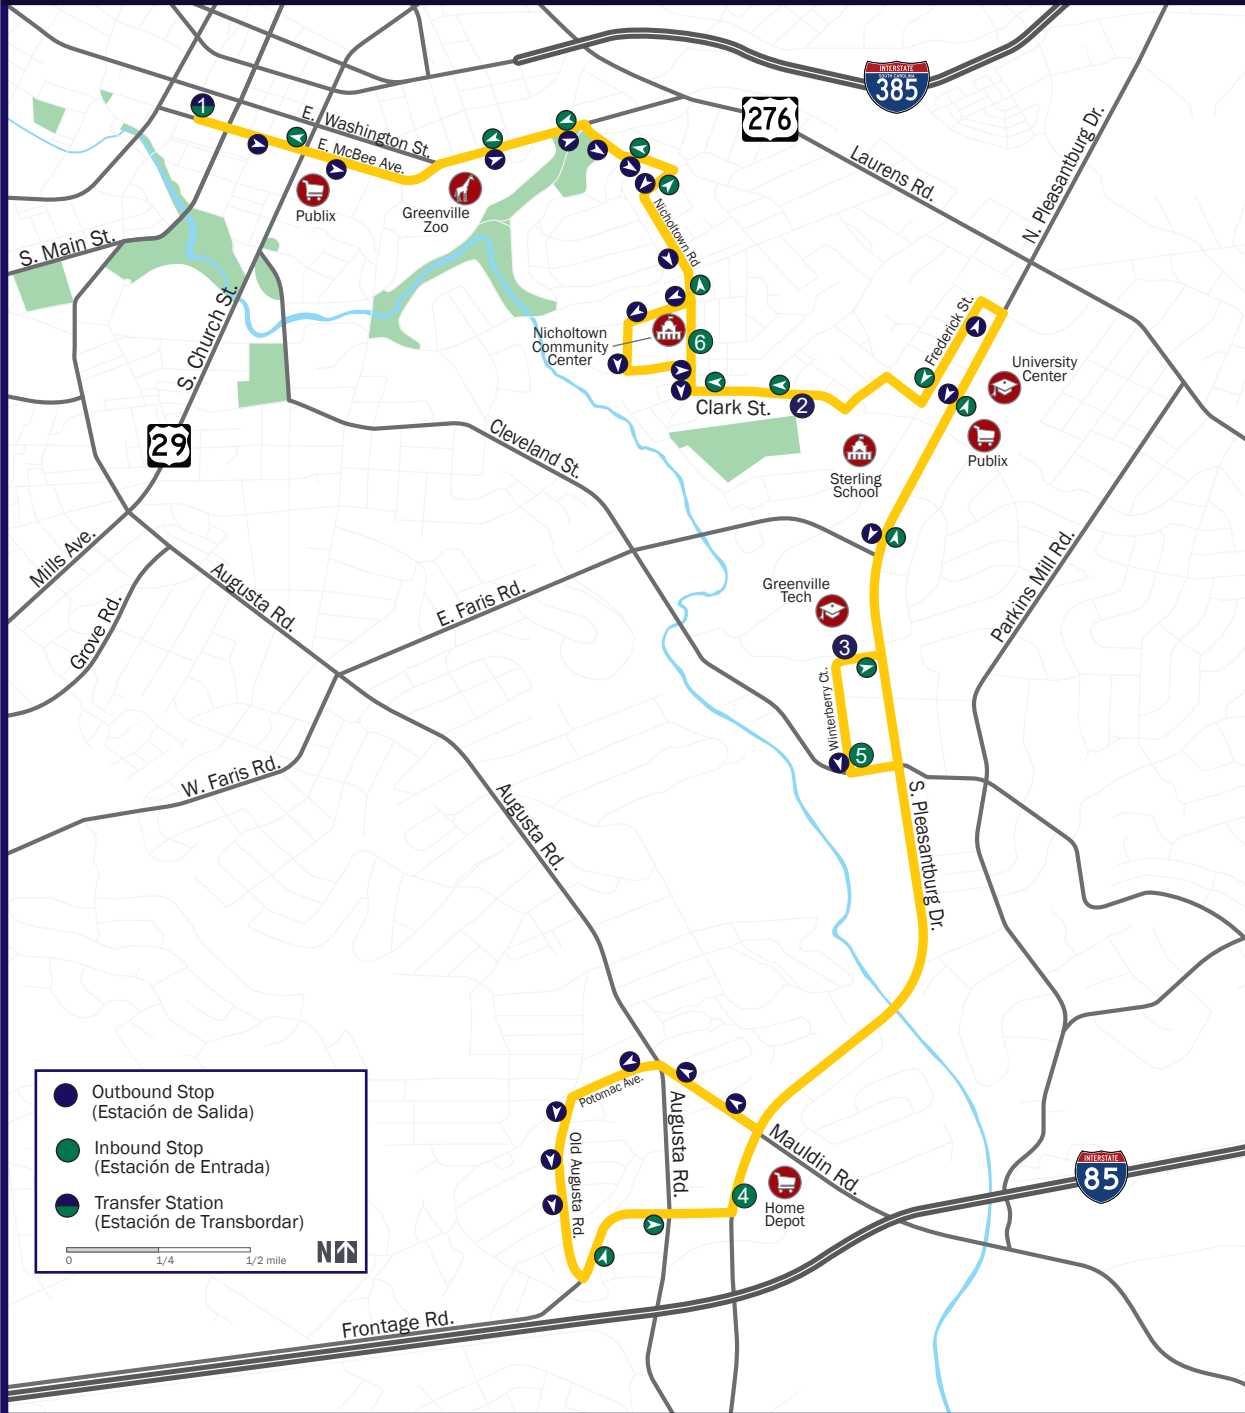

# Route 501

From Greenlink Transit Center to Augusta Road via South Pleasantburg Drive

Monday - Friday (lunes - viernes)						
1	2	3	4	5	6	1
Greenlink Transit Center	Clark St. & McCullough Dr.	Greenville Tech Front Entrance	S. Pleasantburg Dr. & Mauldin Rd.	Cleveland St. & Winterberry Ct.	Nicholtown Community Center	Greenlink Transit Center
5:30a	5:39a	5:46a	5:57a	6:03a	6:12a	6:19a
6:30	6:39	6:46	6:57	7:03	7:12	7:19
7:30	7:39	7:46	7:57	8:03	8:12	8:19
8:30	8:39	8:46	8:57	9:03	9:12	9:19
9:30	9:39	9:46	9:57	10:03	10:12	10:19
10:30	10:39	10:46	10:57	11:03	11:12	11:19
11:30	11:39	11:46	11:57	12:03p	12:12p	12:19p
12:30p	12:39p	12:46p	12:57p	1:03	1:12	1:19
1:30	1:39	1:46	1:57	2:03	2:12	2:19
2:30	2:39	2:46	2:57	3:03	3:12	3:19
3:30	3:39	3:46	3:57	4:03	4:12	4:19
4:30	4:39	4:46	4:57	5:03	5:12	5:19
5:30	5:39	5:46	5:57	6:03	6:12	6:19
6:30	6:39	6:46	6:57	7:03	7:12	7:19

Saturday (sabado)						
1	2	3	4	5	6	1
Greenlink Transit Center	Clark St. & McCullough Dr.	Greenville Tech Front Entrance	S. Pleasantburg Dr. & Mauldin Rd.	Cleveland St. & Winterberry Ct.	Nicholtown Community Center	Greenlink Transit Center
8:30a	8:39a	8:46a	8:57a	9:03a	9:12a	9:19a
9:30	9:39	9:46	9:57	10:03	10:12	10:19
10:30	10:39	10:46	10:57	11:03	11:12	11:19
11:30	11:39	11:46	11:57	12:03p	12:12p	12:19p
12:30p	12:39p	12:46p	12:57p	1:03	1:12	1:19
1:30	1:39	1:46	1:57	2:03	2:12	2:19
2:30	2:39	2:46	2:57	3:03	3:12	3:19
3:30	3:39	3:46	3:57	4:03	4:12	4:19
4:30	4:39	4:46	4:57	5:03	5:12	5:19
5:30	5:39	5:46	5:57	6:03	6:12	6:19

This route does not operate on Sundays. (Esta ruta no opera los domingos.)