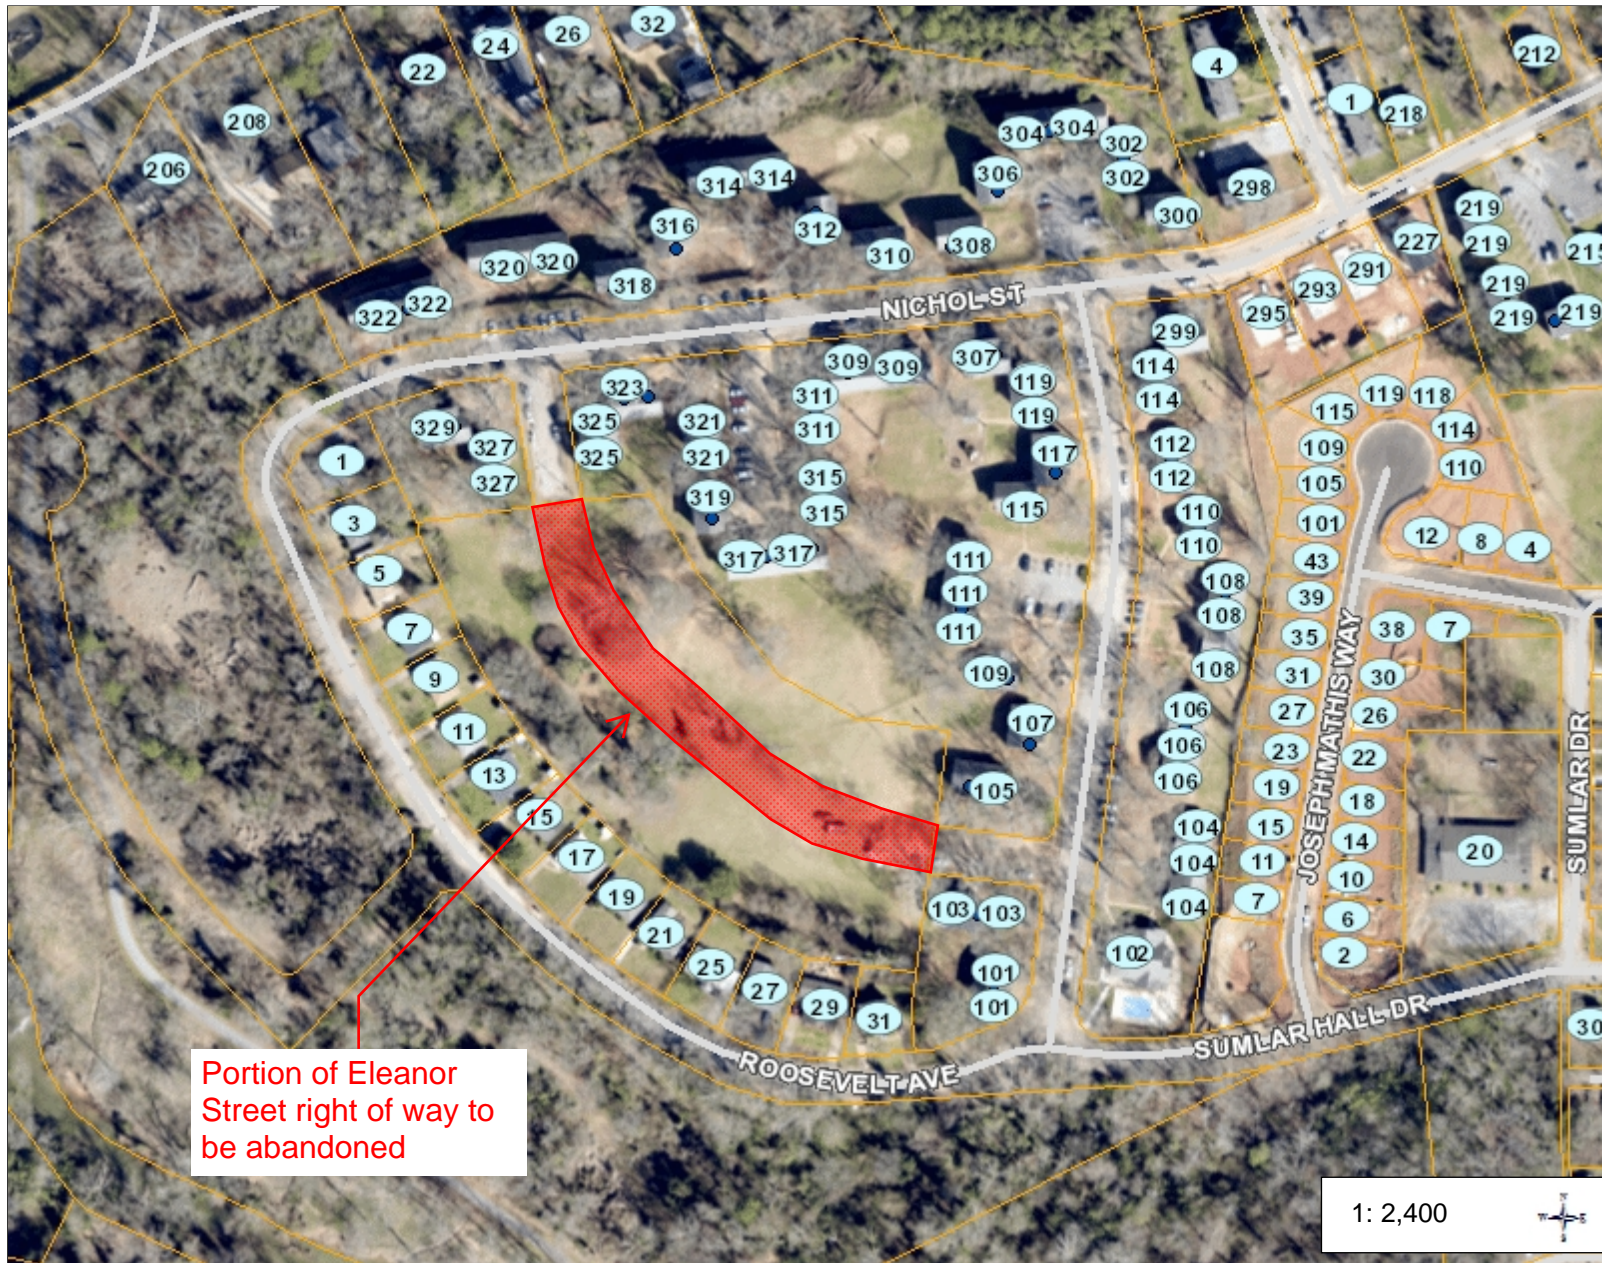

AB 21-01 Eleanor Street Abandonment

Portion of Eleanor Street right of way to be abandoned

- Legend**
- Parcels with Ownership
 - City of Greenville Limits
 - 2021 Aerial Photography

1: 2,400

This map is user generated from the City of Greenville's MapIT 2.0 intranet mapping site and is for general reference only. Data layers that appear on this map may or may not be accurate, current, or otherwise reliable and should be appropriately used with caution. Contact the GIS Division for all questions pertaining to the MapIT 2.0 program and data.